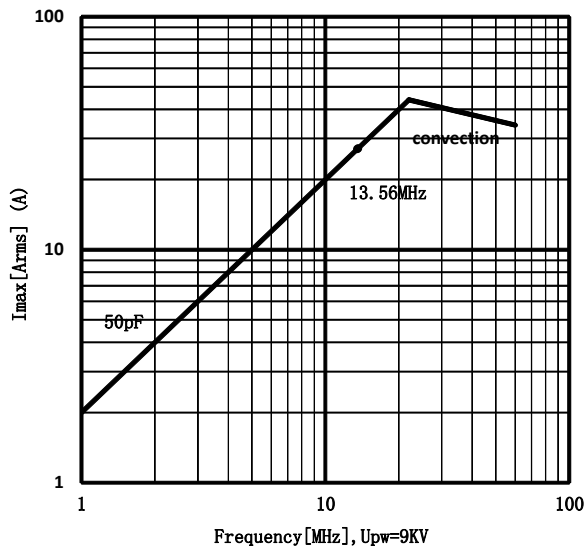

Data-Sheet-Fixed Vacuum Capacitor

CKT50/10/27(I)

www.glvac.com

Specification	
Capacity C_{max} (nominal)	50pF
Voltage (Peak Test U_{pt} /Peak Working U_{pw})	15kV/9kV
Capacity tolerance	$\pm 10\%$
Max. Current I_{max} at 13.56MHz with	27Arms
Convection Cooling	
Net Weight	0.2kg

UNLESS OTHERWISE SPECIFIED:

$\leq 30: \pm 0.5$ $30 \sim 400: \pm 1.2$ $\geq 400: \pm 2.5$ $\angle \pm 1^\circ$

Rev:00

Page1/1

Issue: 29-Dec-2020

Address: ST28 Xihu Road, Kunshan, Jiangsu Province, China
 TEL: +86 (512) 36872110