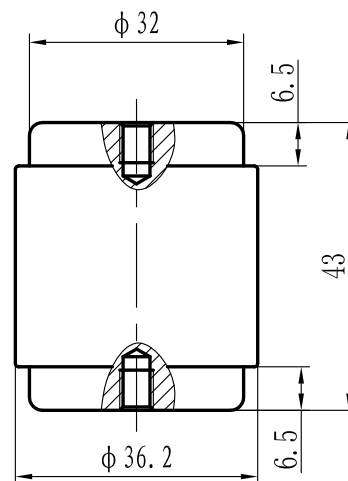

Data-Sheet-Fixed Vacuum Capacitor

CKT50/10/27(I)

www.glvac.com

Specification	
Capacity C_{max} (nominal)	50pF
Voltage (Peak Test U_{pt} /Peak Working U_{pw})	15kV/9kV
Capacity tolerance	$\pm 10\%$
Max. Current I_{max} at 13.56MHz with	27Arms
Convection Cooling	
Net Weight	0.2kg